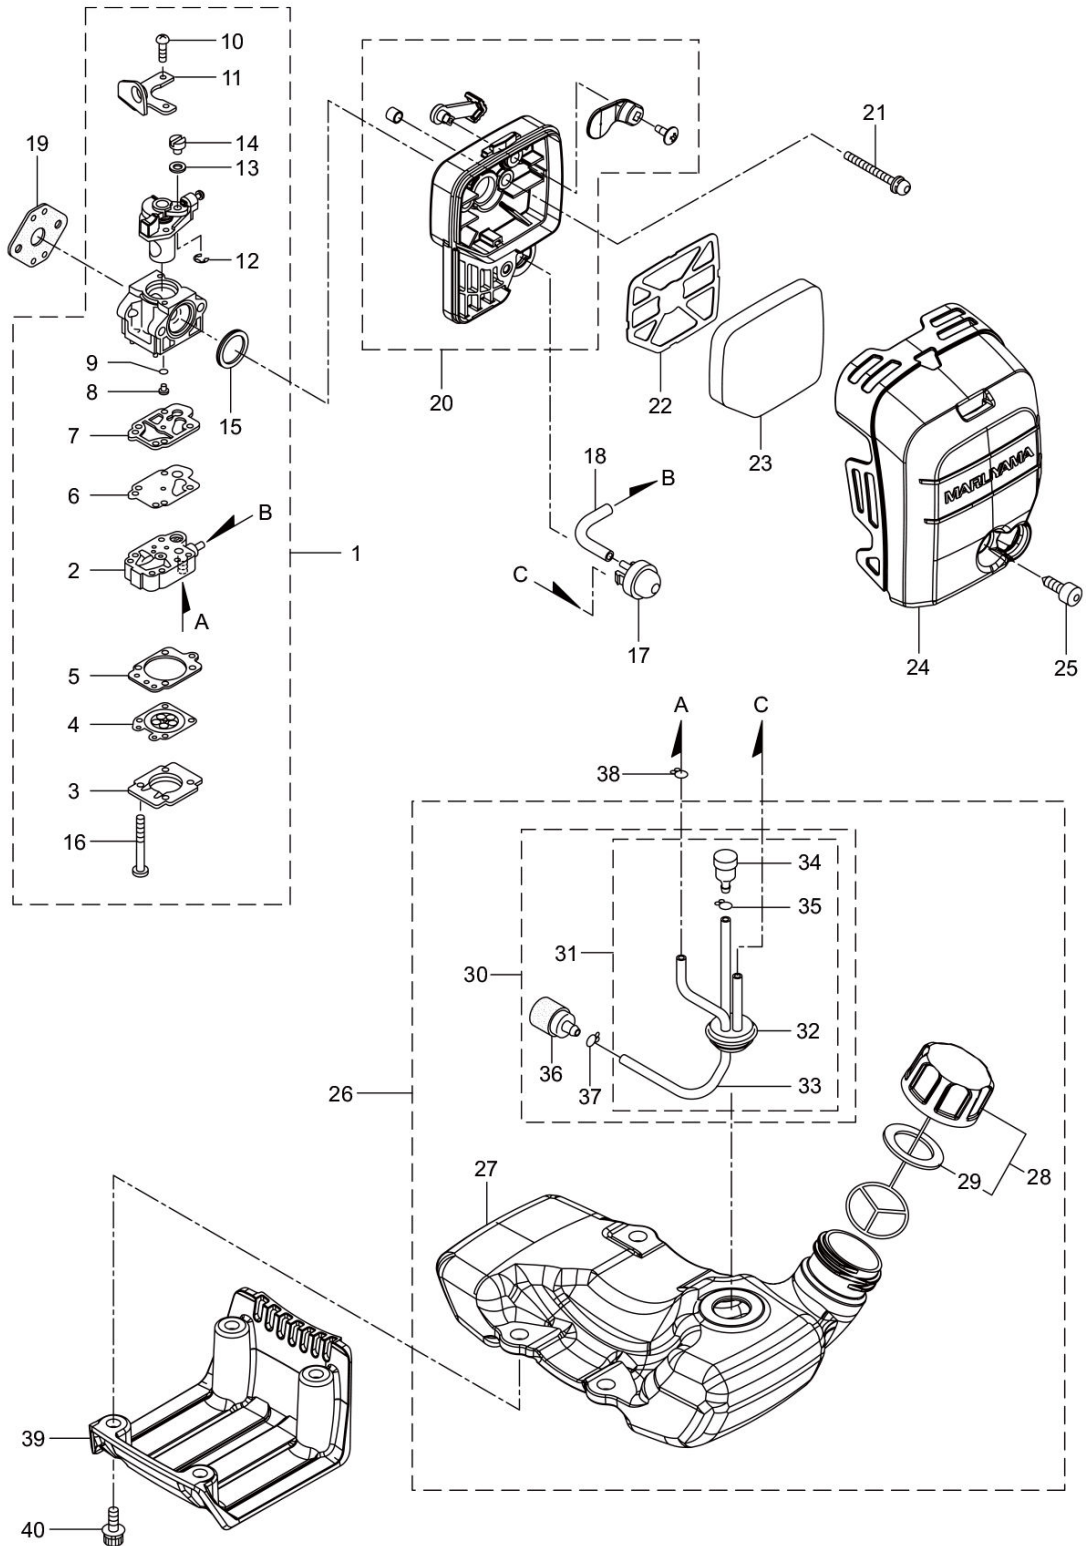

MX361EH
6. CARBURETOR, FUEL TANK

Status	Position	Parts Number	Parts Name	Unit Quantity	Lot Order Quantity	Remarks	Maker code
	1	246167	CARBURETOR ASSY	1		Incl.2-16	
	2	246365	PUMP BODY	1			
	3	263726	COVER PLATE	1			
	4	283905	DIAPHRAGM METERRING	1			
	5	263727	GASKET	1			
	6	262994	DIAPHRAGM	1			
	7	282576	GASKET	1			
	8	246467	JET	1			
	9	261871	O-RING	1			
	10	261875	SCREW	2			
	11	264677	BRACKET	1			
	12	261876	RING	1			
	13	264678	WASHER	1	10		
	14	261658	SWIVEL	1			
	15	261657	PACKING	1			
	16	263737	SCREW	4	5		
	17	282299	PRIMER	1			
	18	279839	PIPE	1			
	19	262587	GASKET	1	5		
	20	279778	CASE ASSY	1			
	21	262720	CAP SCREW	2	10	M5x55	
	22	279783	PLATE	1			
	23	279784	ELEMENT	1			
	24	279786	CLEANER COVER	1			
	25	286349	KNOB BOLT	1			
	26	279789	TANK ASSY	1		Incl.27-37	
	27	279790	FUEL TANK	1			
	28	275306	FUEL TANK CAP ASSY	1		Incl.29	
	29	274875	PACKING	1			
	30	246117	PIPE ASSY	1		Incl.31-37	
	31	246118	PIPE ASSY	1		Incl.32-35	
	32	268065	GROMMET	1			
	33	262649	FUEL PIPE	1			
	34	261590	BREATHER SUB ASSY	1			
	35	261117	CLIP	1			
	36	277887	FILTER ASSY	1			
	37	261117	CLIP	1			
	38	261117	CLIP	1			
	39	279674	STAND	1			
	40	268940	SCREW	4	5	M5x18