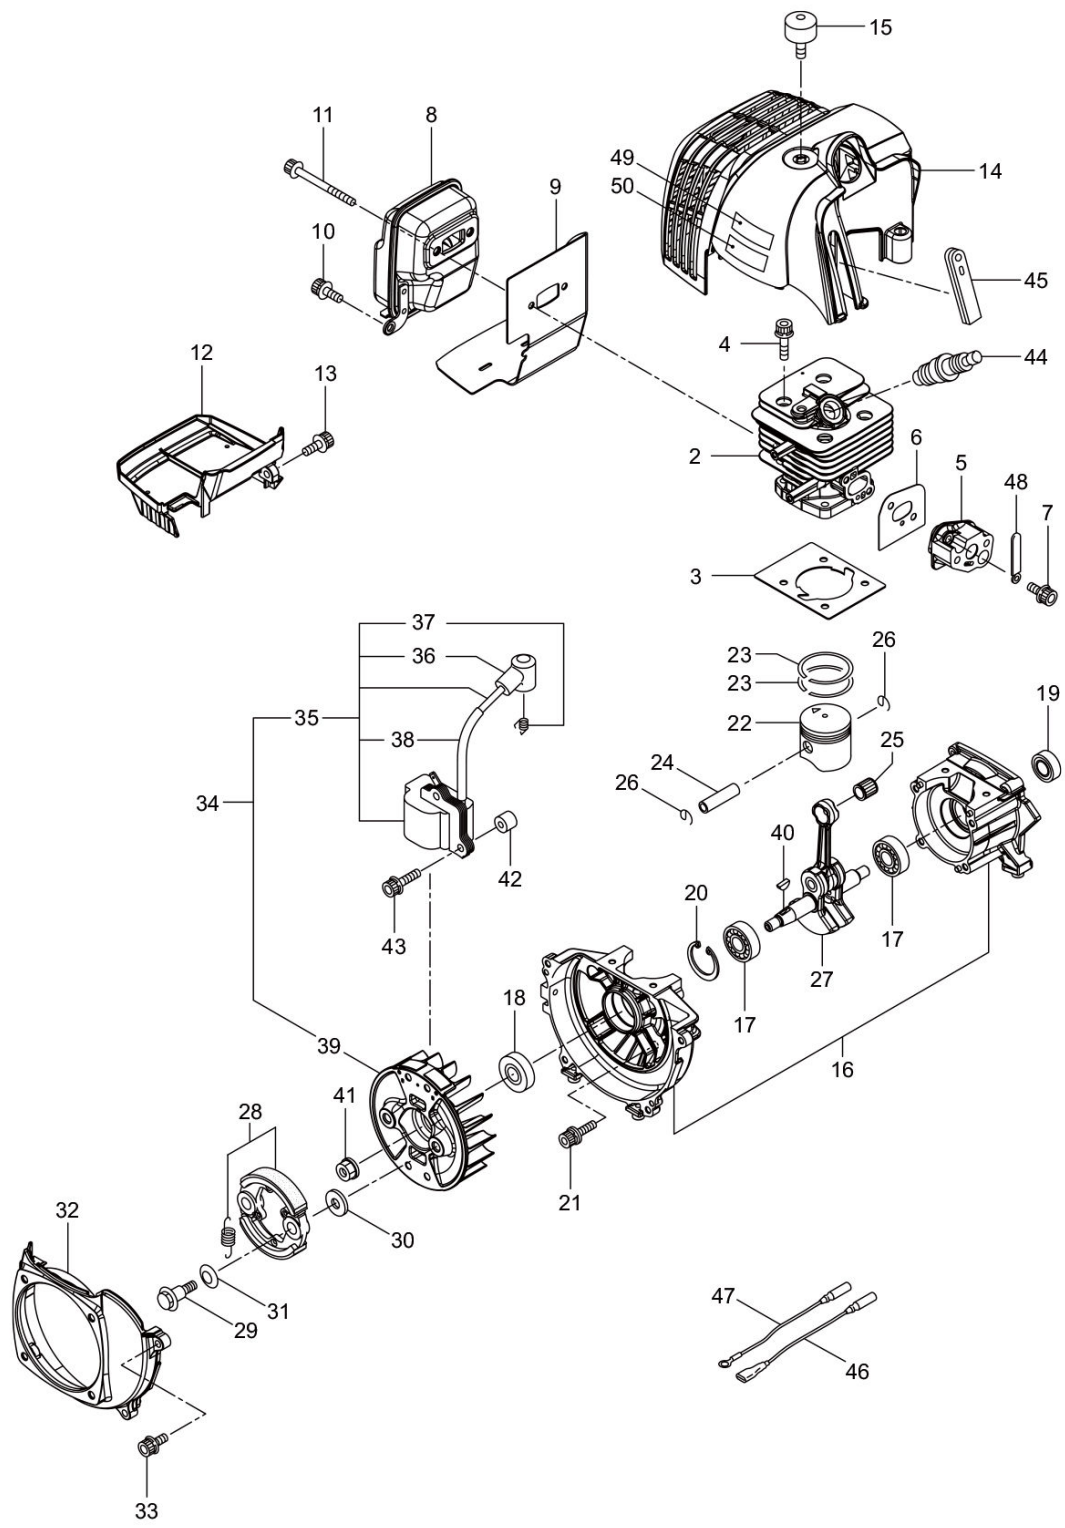

MX361EH
4. ENGINE

Status	Position	Parts Number	Parts Name	Unit Quantity	Lot Order Quantity	Remarks		Maker code
	1	875856		1		FE362TH/02		
	2	246041	CYLINDER	1				
	3	279859	GASKET	1	5			
	4	261250	CAP SCREW	4	10	M5x20		
	5	279669	INSULATOR ASSY	1				
	6	279671	GASKET	1				
	7	265924	CAP SCREW	2	5	M5x25		
	8	279712	MUFFLER	1				
	9	279762	GASKET	1				
	10	261607	CAP SCREW	1	10	M5x16		
	11	266713	CAP SCREW	2	10	M5x60		
	12	279767	UNDER COVER	1				
	13	261607	CAP SCREW	1	10	M5x16		
	14	279770	TOP COVER	1				
	15	285843	KNOB BOLT	1				
	16	279498	CRANK CASE	1				
	17	261384	BEARING 6201 C3	2		#6201C3		
	18	261385	OIL SEAL	1		ISCD12327		
	19	261386	OIL SEAL	1		ISCD12227		
	20	016732	SNAP RING	1	5	#32		
	21	261612	CAP SCREW	4	10	M5x30		
	22	279356	PISTON	1				
	23	246102	PISTON RING	2				
	24	265068	PISTON PIN	1				
	25	265225	NEEDLE BEARING KTV101413EGX02B	1		KTV101413EGX02 B2		
	26	261393	CLIP	2				
	27	279329	CRANK SHAFT	1				
	28	286905	CLUTCH ASSY	1				
	29	246377	CLUTCH BOLT	2		M8x1.25		
	30	262683	WASHER	2	10	8x22xt1.2		
	31	262682	WAVE WASHER	2	10			
	32	279702	FAN COVER	1				
	33	261250	CAP SCREW	4	10	M5x20		
	34	564349		1		Incl.35-39		
	35	555572	IGNITION COIL	1		Incl.36-38		
	36	283072		1				
	37	246050		1				
	38	249597		1				
	39	555574	ROTOR	1				
	40	261076	WOODRUFF KEY 3X10	1	5	3x10		
	41	261417	NUT ROTOR M8	1	5	M8		
	42	280381	SPACER	2	5			
	43	261256	BOLT	2	10	M4x25