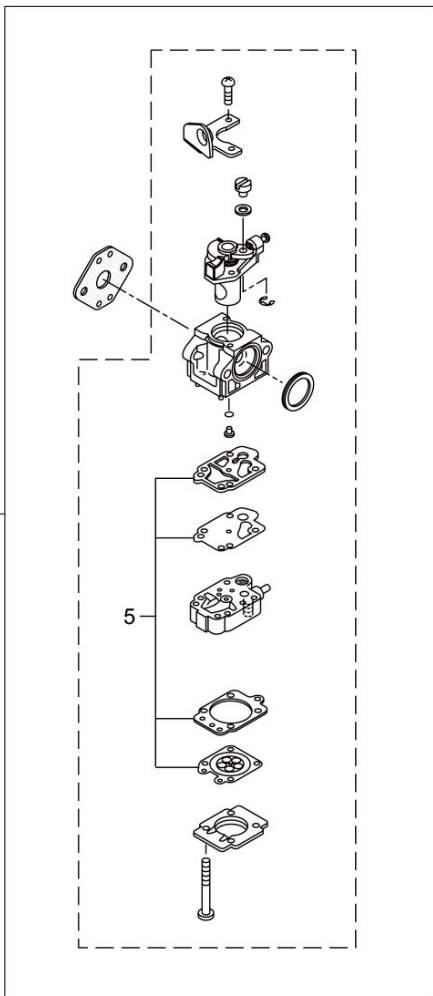

### CONTENTS

1. PARTS KIT.....	1
2. MAIN BODY .....	3
3. GEAR CASE.....	5
4. ENGINE .....	7
5. RECOIL STARTER.....	11
6. CARBURETOR, FUEL TANK .....	13
7. ACCESSORIES .....	15

2024. 09.

P/N 525698

MX361EH  
1. PARTS KIT

1

2

3

4

6

Status	Position	Parts Number	Parts Name	Unit Quantity	Lot Order Quantity	Remarks		Maker code
	1	247661	CYLINDER KIT	1	5			
	2	247662	PISTON KIT (FE362)	1	5			
	3	246912	CLUTCH KIT	1	5			
	4	247880	CARBURETOR KIT	1	5	Incl.5		
	5	246918	CARBURETOR PARTS KIT	1	5			
	6	246922	FUEL HOSE/FILTER KIT	1	5			

MX361EH  
2. MAIN BODY

Status	Position	Parts Number	Parts Name	Unit Quantity	Lot Order Quantity	Remarks	Maker code
	1	366288	MX361EH	1			
	2	560548	CLUTCH CASE ASSY	1		Incl.3-10	
	3	560482	CLUTCH CASE	1			
	4	140474	BEARING 6202 ZZ	1		#6202ZZ	
	5	012380	SNAP RING	1		#35	
	6	560483	CLUTCH DRUM ASSY	1			
	7	012384	RING	1	5	#15	
	8	560484	BUFFER	1			
	9	560549	PIPE BRACKET	1			
	10	065601	SNAP RING	1		H45	
	11	560486	SCREW	1	10	M5x10	
	12	560487	BOLT	1	10	M6x30	
	13	560515	TRANSMISSION SHAFT	1			
	14	560550	OUTER TRANS PIPE ASSY	1			
	15	560554	SWIVEL	1		Incl.16	
	16	560496	SCREW	1	10	M5x25	
	17	560734	HANDLE BRACKET ASSY	1		Incl.18,19	
	18	560758		4	10	M6x25	
	19	560487	BOLT	2	10	M6x30	
	20	562010		1		MX361EH	
	21	562040		1		116dB	
	22	560581	HANDLE A ASSY	1		Incl.23-25	
	23	560310	HANDLE A	1			
	24	560522	MARK	1			
	25	226512	GRIP	1			
	26	560582	HANDLE (B) ASSY	1		Incl.27-29	
	27	560311	HANDLE B	1			
	28	560522	MARK	1			
	29	560400	THROTTLE LEVER ASSY	1			
	30	560583	SHOULDER BAND ASSY	1			
	31	560347	SAFETY COVER	1			
	32	234999	EXTENSION	1			
	33	230747	CORD CUTTER	1			
	34	232689	SCREW	3	5	M5x16	

Status	Position	Parts Number	Parts Name	Unit Quantity	Lot Order Quantity	Remarks		Maker code
	44	288264	SPARK PLUG	1		BPMR8Y		
	45	286988	GROMMET	1				
	46	288416	LEAD	1				
	47	284541	LEAD	1				
	48	264588	CLAMP	1	10			
	49	284587	LABEL	1				
	50	564412		1				