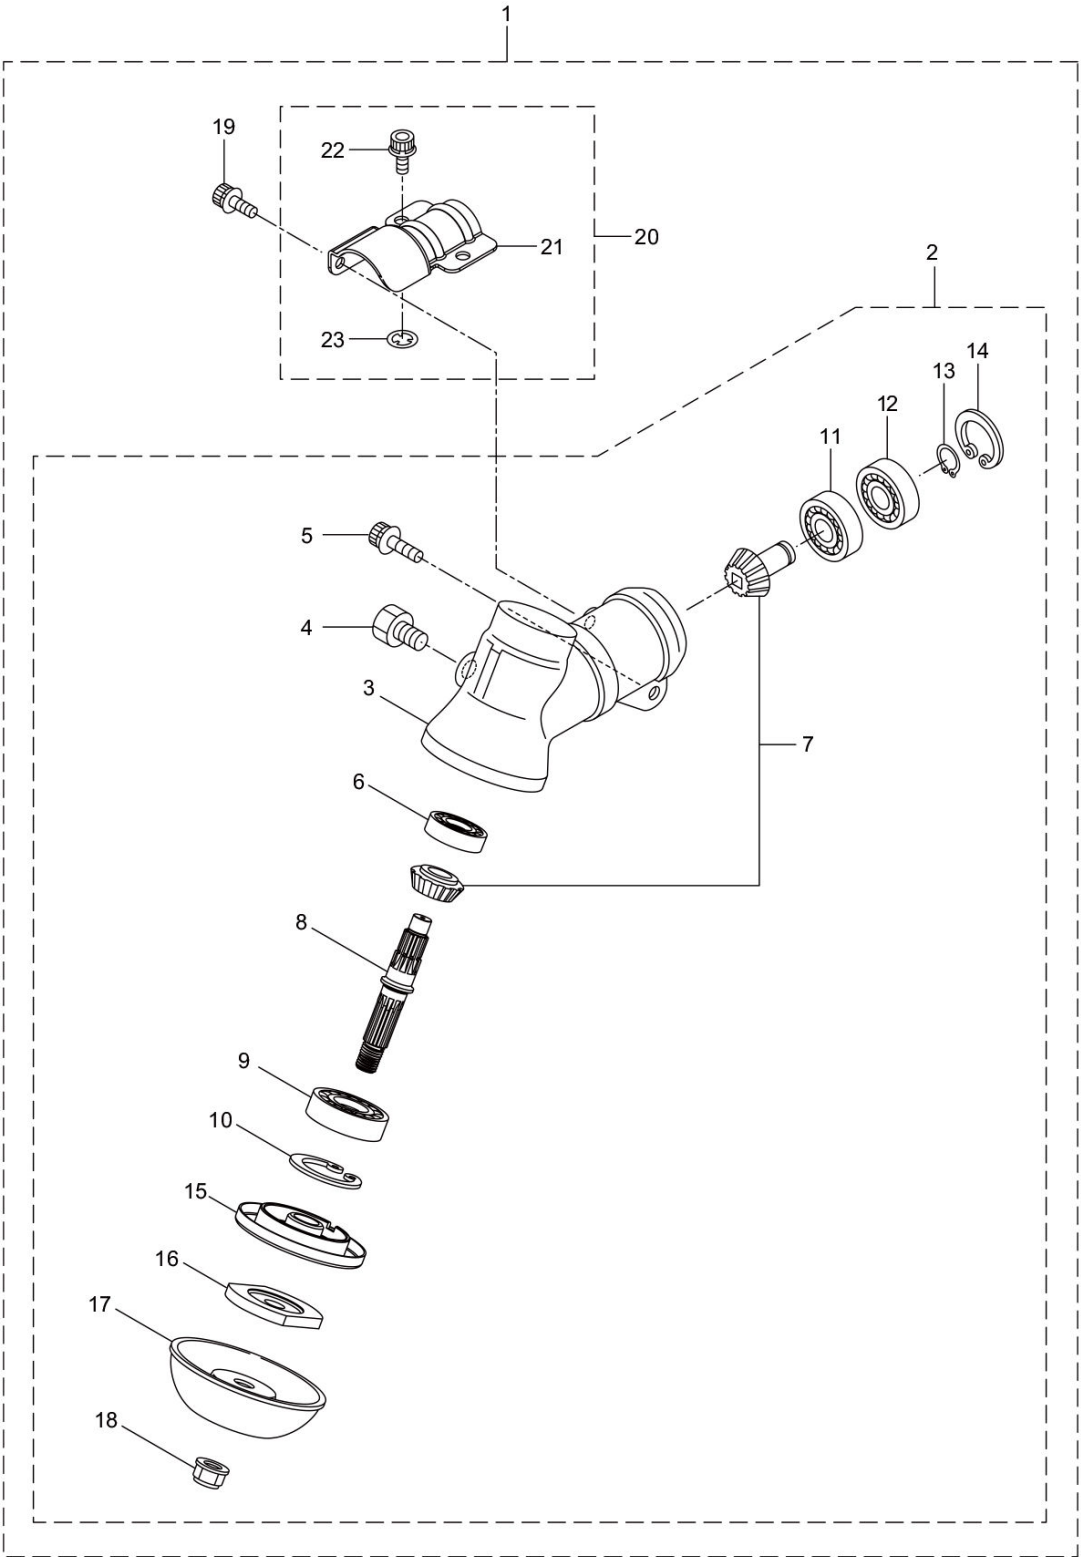

MX361EH
3. GEAR CASE

Status	Position	Parts Number	Parts Name	Unit Quantity	Lot Order Quantity	Remarks	Maker code
	1	560638	GEAR CASE ASSY	1		Incl.2-23	
	2	560565	GEAR CASE ASSY	1		Incl.3-18	
	3	560566	GEAR CASE	1			
	4	560504	BOLT	1	10	M6x8	
	5	560487	BOLT	1	10	M6x30	
	6	560567	BEARING	1		#629	
	7	560577	GEAR SET	1			
	8	560732	SHAFT SPLINE	1			
	9	560570	BEARING	1		#6201 2RS	
	10	016732	SNAP RING	1	5	#32	
	11	014490	BEARING 6000	1		#6000	
	12	106933	BEARING 6000Z	1		#6000Z	
	13	014210	SNAP RING	1	5	#10	
	14	054676	RING SNAP	1	5	#26	
	15	560572	BLADE HOLDER-A ASSY	1			
	16	560575	BOSS B	1			
	17	560576	STABILIER	1			
	18	232920	NUT	1	5	M10x1.25	
	19	560602	BOLT	1	10	M5x12	
	20	560593	BRACKET	1		Incl.21-23	
	21	560594	BRACKET	1			
	22	560650	Cap Screw	2	10	M6x20	
	23	231704	WASHER	2		6x13xt1.0