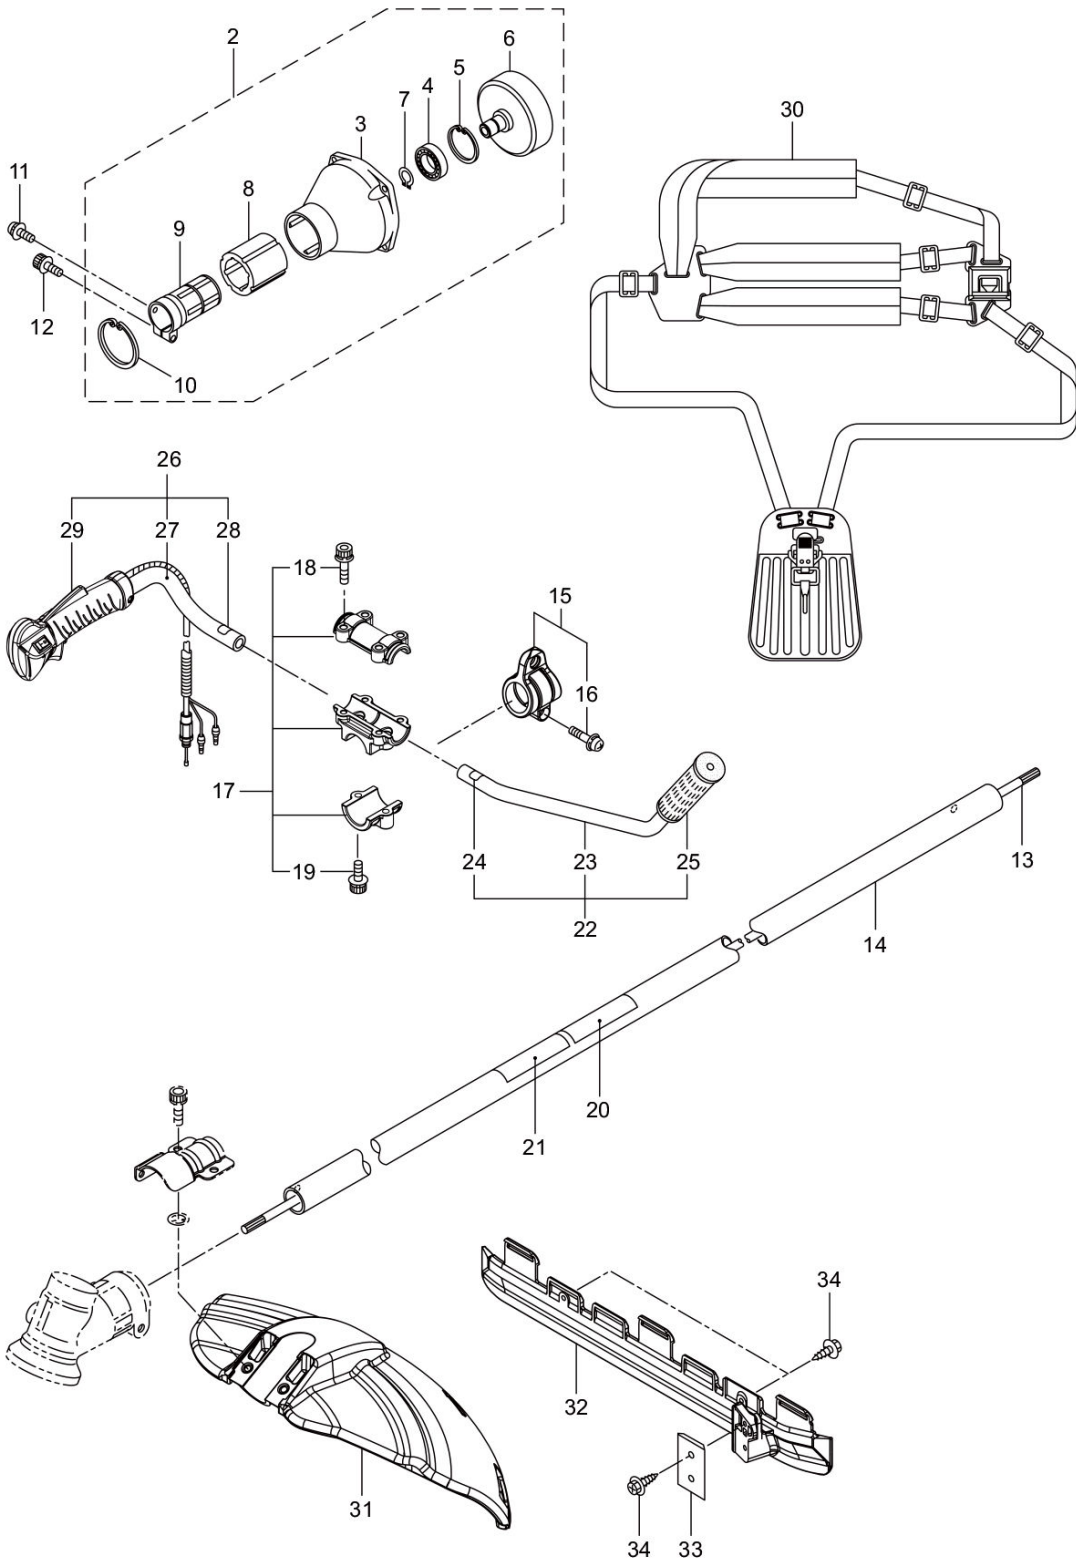

### CONTENTS

1. PARTS KIT.....	1
2. MAIN BODY .....	3
3. GEAR CASE.....	5
4. ENGINE .....	7
5. RECOIL STARTER.....	11
6. CARBURETOR, FUEL TANK .....	13
7. ACCESSORIES .....	15

2024. 09.

P/N 525698

MX361EH  
1. PARTS KIT

1

2

3

4

6

Status	Position	Parts Number	Parts Name	Unit Quantity	Lot Order Quantity	Remarks		Maker code
	1	247661	CYLINDER KIT	1	5			
	2	247662	PISTON KIT (FE362)	1	5			
	3	246912	CLUTCH KIT	1	5			
	4	247880	CARBURETOR KIT	1	5	Incl.5		
	5	246918	CARBURETOR PARTS KIT	1	5			
	6	246922	FUEL HOSE/FILTER KIT	1	5			

MX361EH  
2. MAIN BODY

Status	Position	Parts Number	Parts Name	Unit Quantity	Lot Order Quantity	Remarks	Maker code
	1	366288	MX361EH	1			
	2	560548	CLUTCH CASE ASSY	1		Incl.3-10	
	3	560482	CLUTCH CASE	1			
	4	140474	BEARING 6202 ZZ	1		#6202ZZ	
	5	012380	SNAP RING	1		#35	
	6	560483	CLUTCH DRUM ASSY	1			
	7	012384	RING	1	5	#15	
	8	560484	BUFFER	1			
	9	560549	PIPE BRACKET	1			
	10	065601	SNAP RING	1		H45	
	11	560486	SCREW	1	10	M5x10	
	12	560487	BOLT	1	10	M6x30	
	13	560515	TRANSMISSION SHAFT	1			
	14	560550	OUTER TRANS PIPE ASSY	1			
	15	560554	SWIVEL	1		Incl.16	
	16	560496	SCREW	1	10	M5x25	
	17	560734	HANDLE BRACKET ASSY	1		Incl.18,19	
	18	560758		4	10	M6x25	
	19	560487	BOLT	2	10	M6x30	
	20	562010		1		MX361EH	
	21	562040		1		116dB	
	22	560581	HANDLE A ASSY	1		Incl.23-25	
	23	560310	HANDLE A	1			
	24	560522	MARK	1			
	25	226512	GRIP	1			
	26	560582	HANDLE (B) ASSY	1		Incl.27-29	
	27	560311	HANDLE B	1			
	28	560522	MARK	1			
	29	560400	THROTTLE LEVER ASSY	1			
	30	560583	SHOULDER BAND ASSY	1			
	31	560347	SAFETY COVER	1			
	32	234999	EXTENSION	1			
	33	230747	CORD CUTTER	1			
	34	232689	SCREW	3	5	M5x16	

Status	Position	Parts Number	Parts Name	Unit Quantity	Lot Order Quantity	Remarks		Maker code
	44	288264	SPARK PLUG	1		BPMR8Y		
	45	286988	GROMMET	1				
	46	288416	LEAD	1				
	47	284541	LEAD	1				
	48	264588	CLAMP	1	10			
	49	284587	LABEL	1				
	50	564412		1				